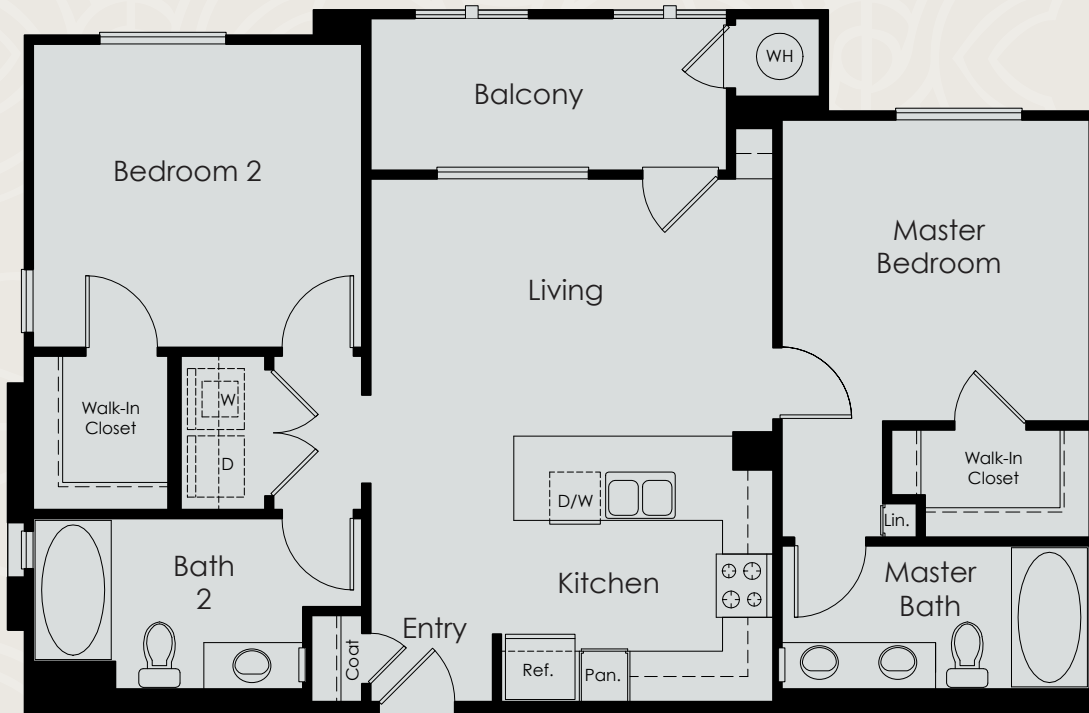

VISTARA

2 Bedroom / 2 Bath
Approx. 1,020 Sq.Ft.

* Balcony/windows/walls vary per location. Square footages are approximate by location.

LEASING CENTER
3410 East Fourth Street
Ontario, CA 91764

909-483-9700
LiveVistara.com