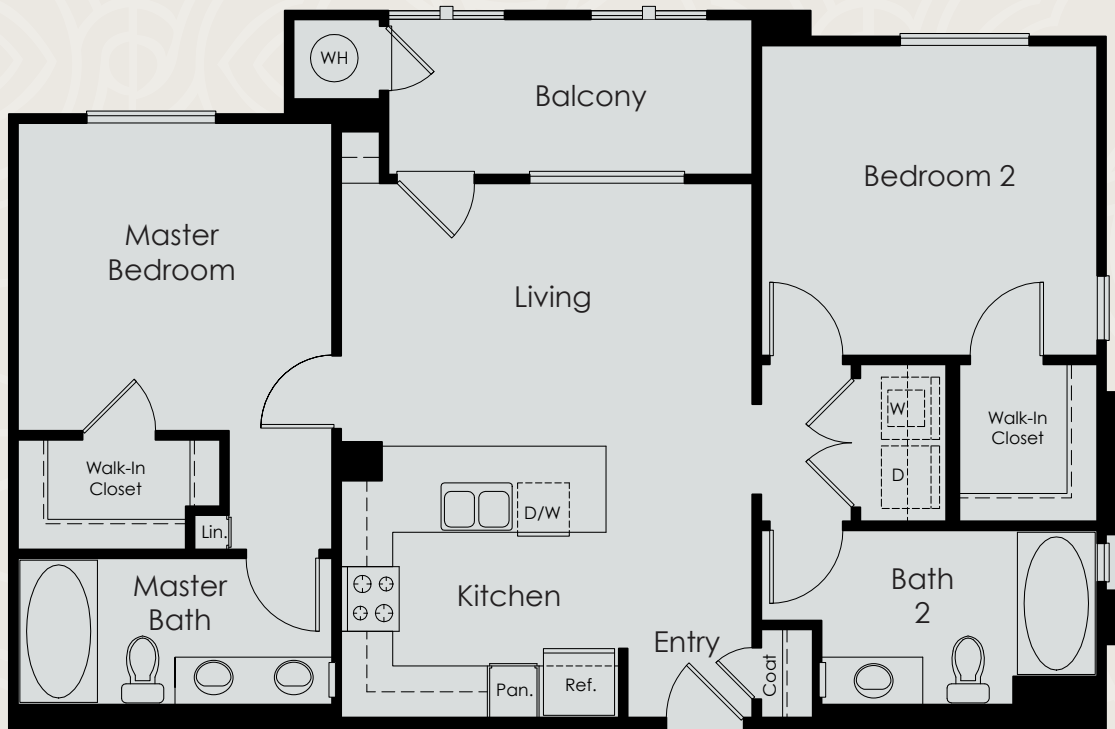

VISTARA

2 Bedroom / 2 Bath
Approx. 1,020 Sq.Ft.

* Balcony/windows/walls vary per location. Square footages are approximate by location.

LEASING CENTER
3410 East Fourth Street
Ontario, CA 91764

909-483-9700
LiveVistara.com